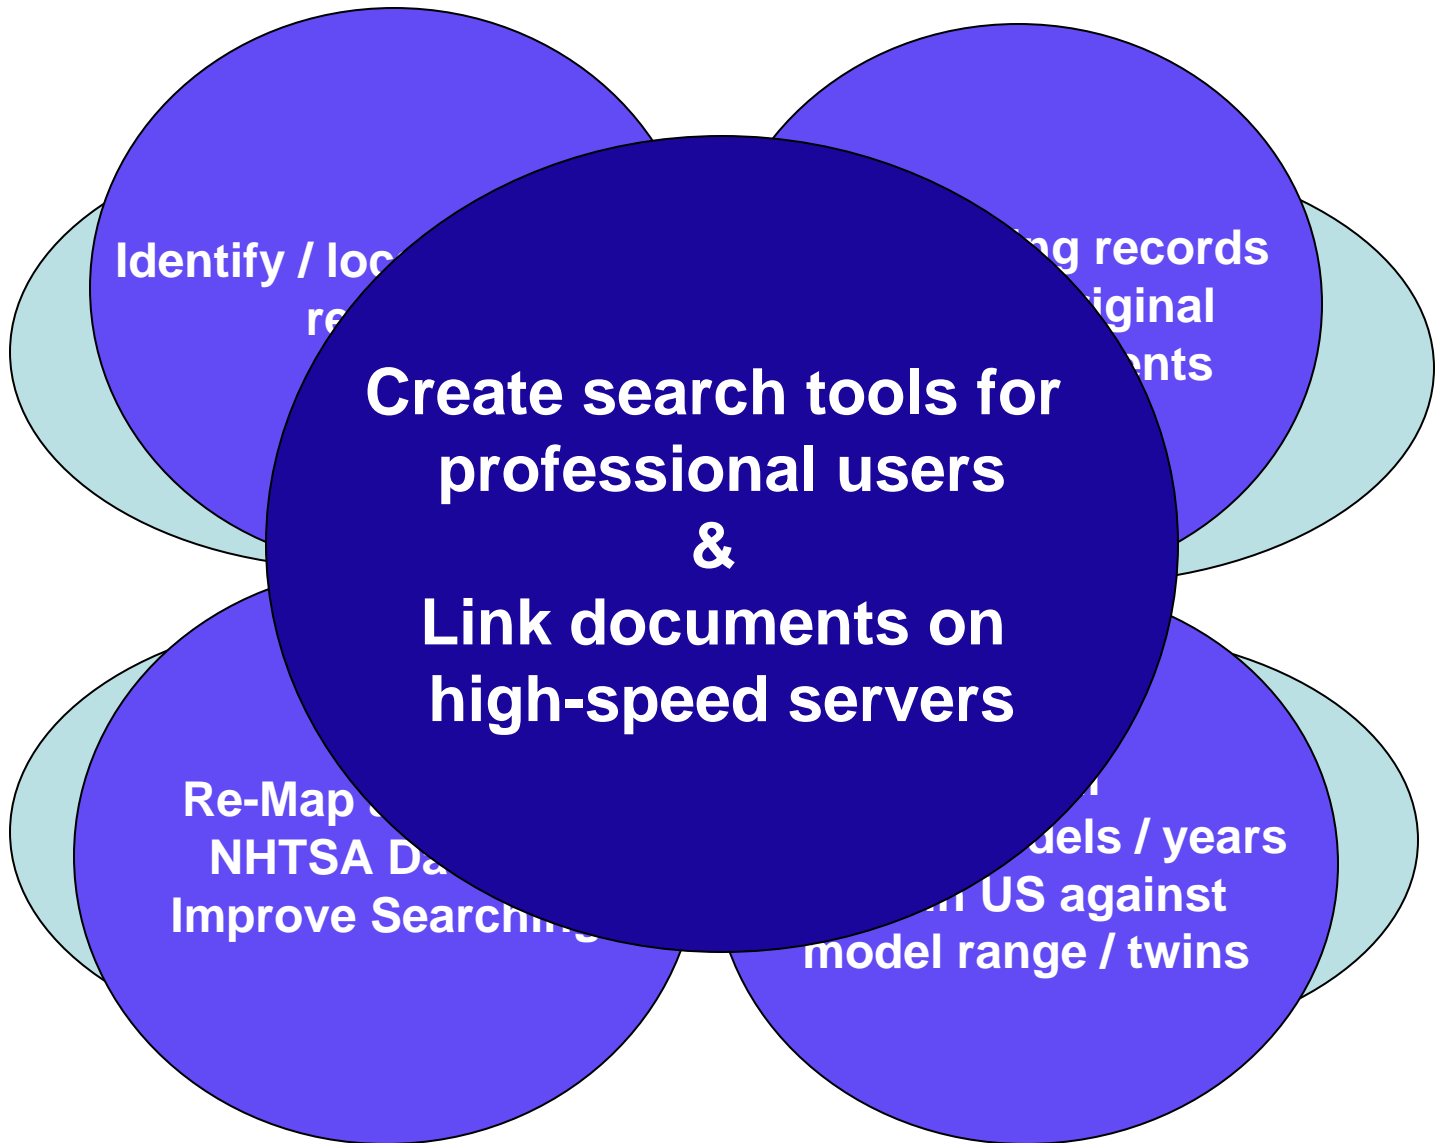

# Vehicle Safety Information Resource Center

Collaboration between:

Vehicle safety advocate  
and researcher  
**Sean Kane**

Legal software developer  
**Stephen Foley**

Recalls

Defect Investigations

Crash / Compliance Tests

Complaints

**Identify / locate missing records**

**Code missing records based on original govt. documents**

**Re-Map and clean NHTSA data to improve searching**

**Map all makes / models / years sold in US against model range / twins**

# What exactly can you do on VSIRC?

**Search across all four datasets  
or  
Search each dataset individually**

**Text search across data:**  
Locate specific text within complaints  
like “seat belt buckle unlatch”